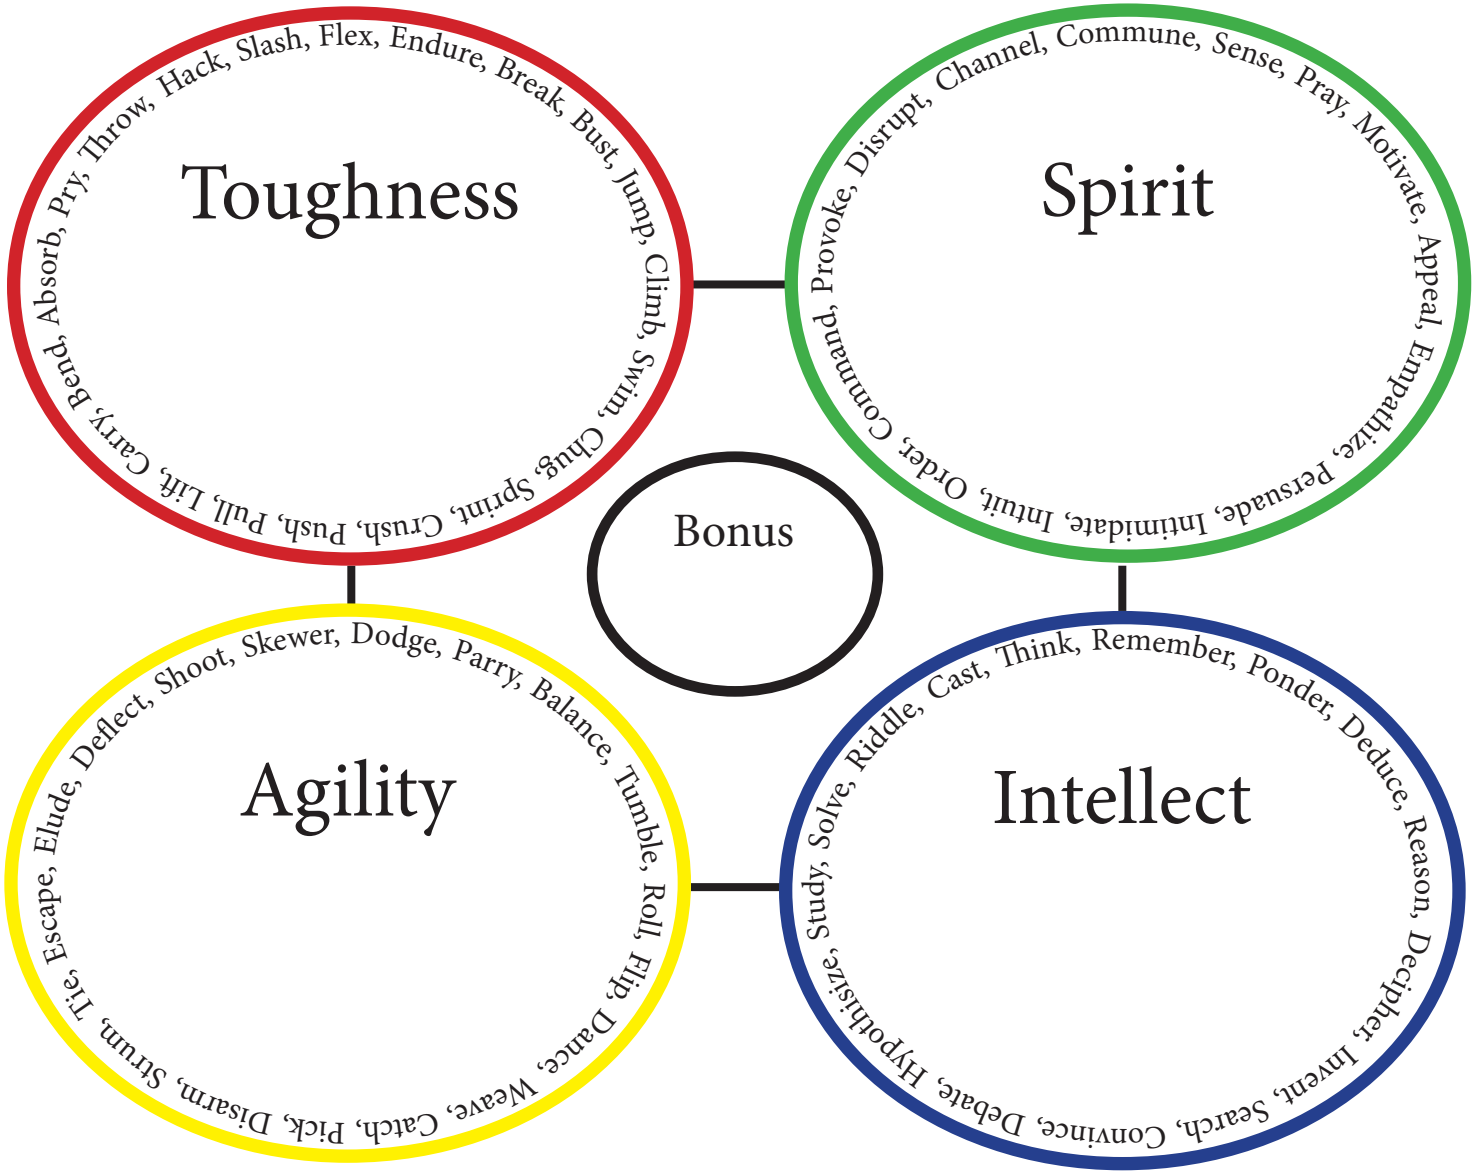

Character Name: _____ Player Name: _____ Level: ____ XP: _____

Description:

Trait	Trait	Trait	Treasure	Treasure
Trait	Trait	Trait	Treasure	Treasure
Trait	Trait	Trait	Treasure	Treasure